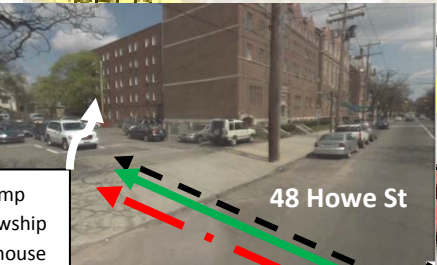

441 Elm St

- Walking Route
- Driving Route
- From CMHC

The Temporary Fellowship Clubhouse is located on 48 Howe St. It is approximately 3 blocks from Fellowship Place.

Driving from Fellowship Place: Take a right onto Elm St. At the light take a left onto Orchard St. At the 3rd light take a left onto George St. At the 3rd light take a left onto Howe St. The parking lot is on the left just after Pizza Haven. Our entrance is at the back of the building on the right.

Walking from Fellowship Place: Take a left out of Fellowship onto Elm St and walk down 2 streets to Howe St. Take a right onto Howe St and walk down past Chapel St. Continue past the Connection entrance (the green Awning) to the end of the building. Take a right into the parking lot and walk to the back of the building. The entrance is on the right at the back of the building.

Driving or walking from CMHC: At Howard Ave cross over Legion and Frontage Rd. Continue straight this turns into Howe St. Go past George St and the parking lot is on the left after Pizza Haven. The entrance is at the back of the building on the right..

Temp Fellowship Clubhouse